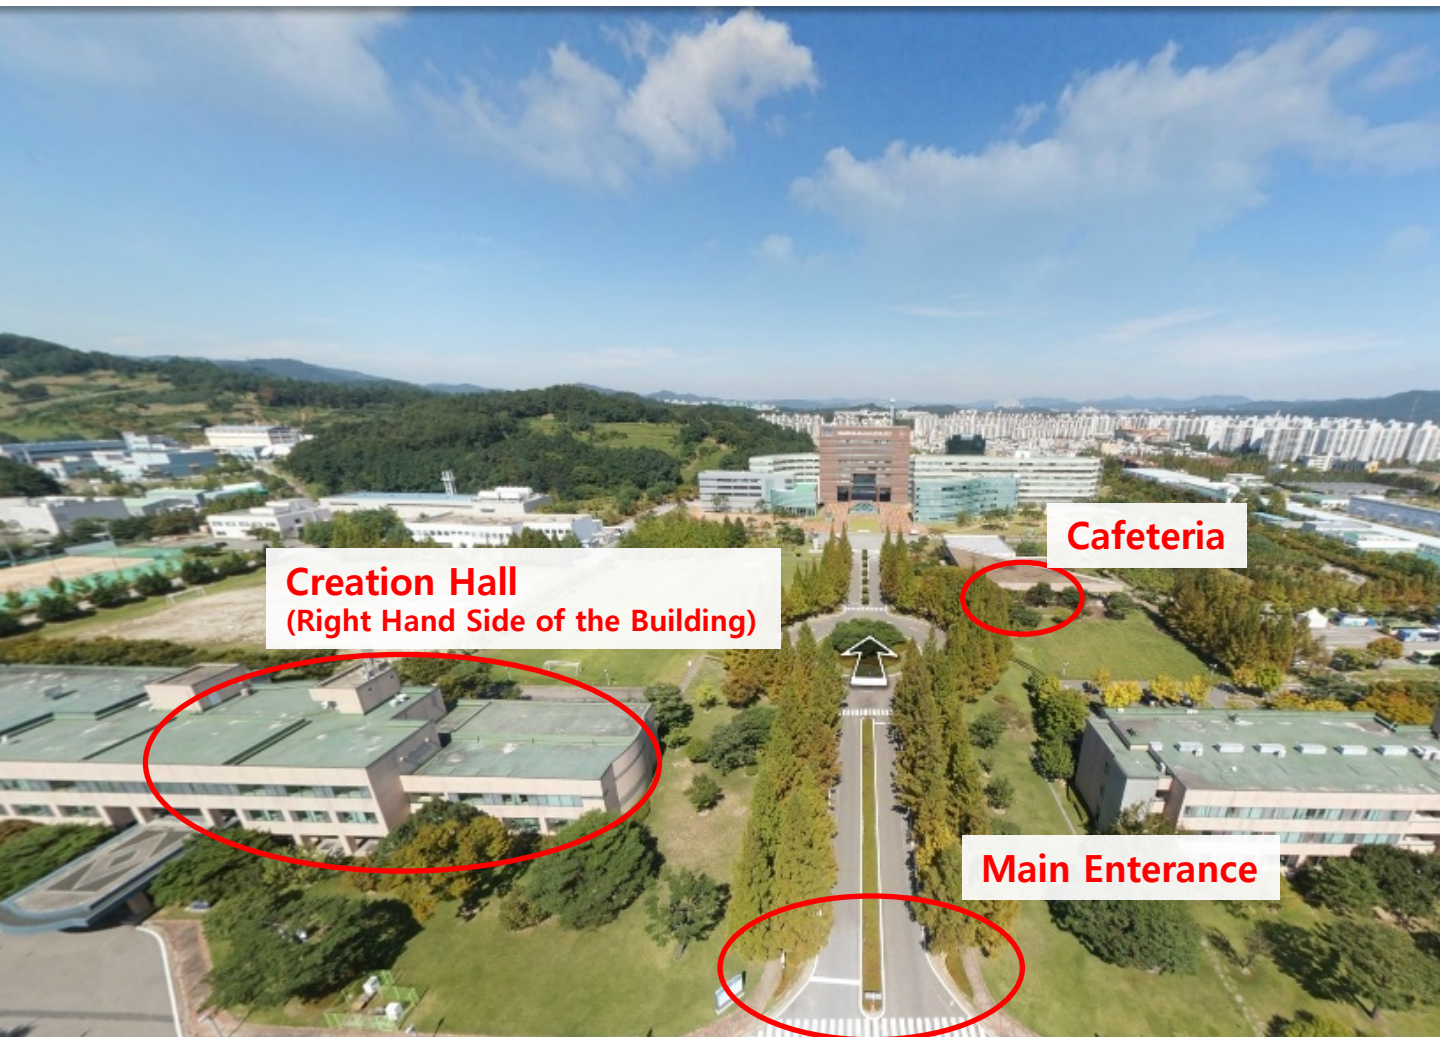

Daejeon Government Complex Bus Terminal/Daejeon Terminal Complex → KAIST Munji Campus

If your taxi driver does not understand you, you can show the following message.

- 문지동에 위치한 카이스트 문지캠퍼스로 가주세요.
- Please take me to KAIST Munji Campus in Munji-dong.

**Daejeon Government Complex Bus
Terminal/Daejeon Terminal Complex →
Lotte City Hotel**

If your taxi driver does not understand you, you can show the following message.

- **롯데시티호텔로 가주세요. 호텔전화번호는 042-333-1000입니다.**
- **Please take me to Lotte City Hotel. The hotel telephone number is 042-333-1000.**

You could also give the following hotel address to the driver.

- **대전광역시 유성구 엑스포로 123번길 33**
- **33, Expo-ro 123 beon-gil, Yuseong-gu, Daejeon, Korea**

You can show this map to your taxi driver.

LOTTE CITY HOTEL
DAEJEON